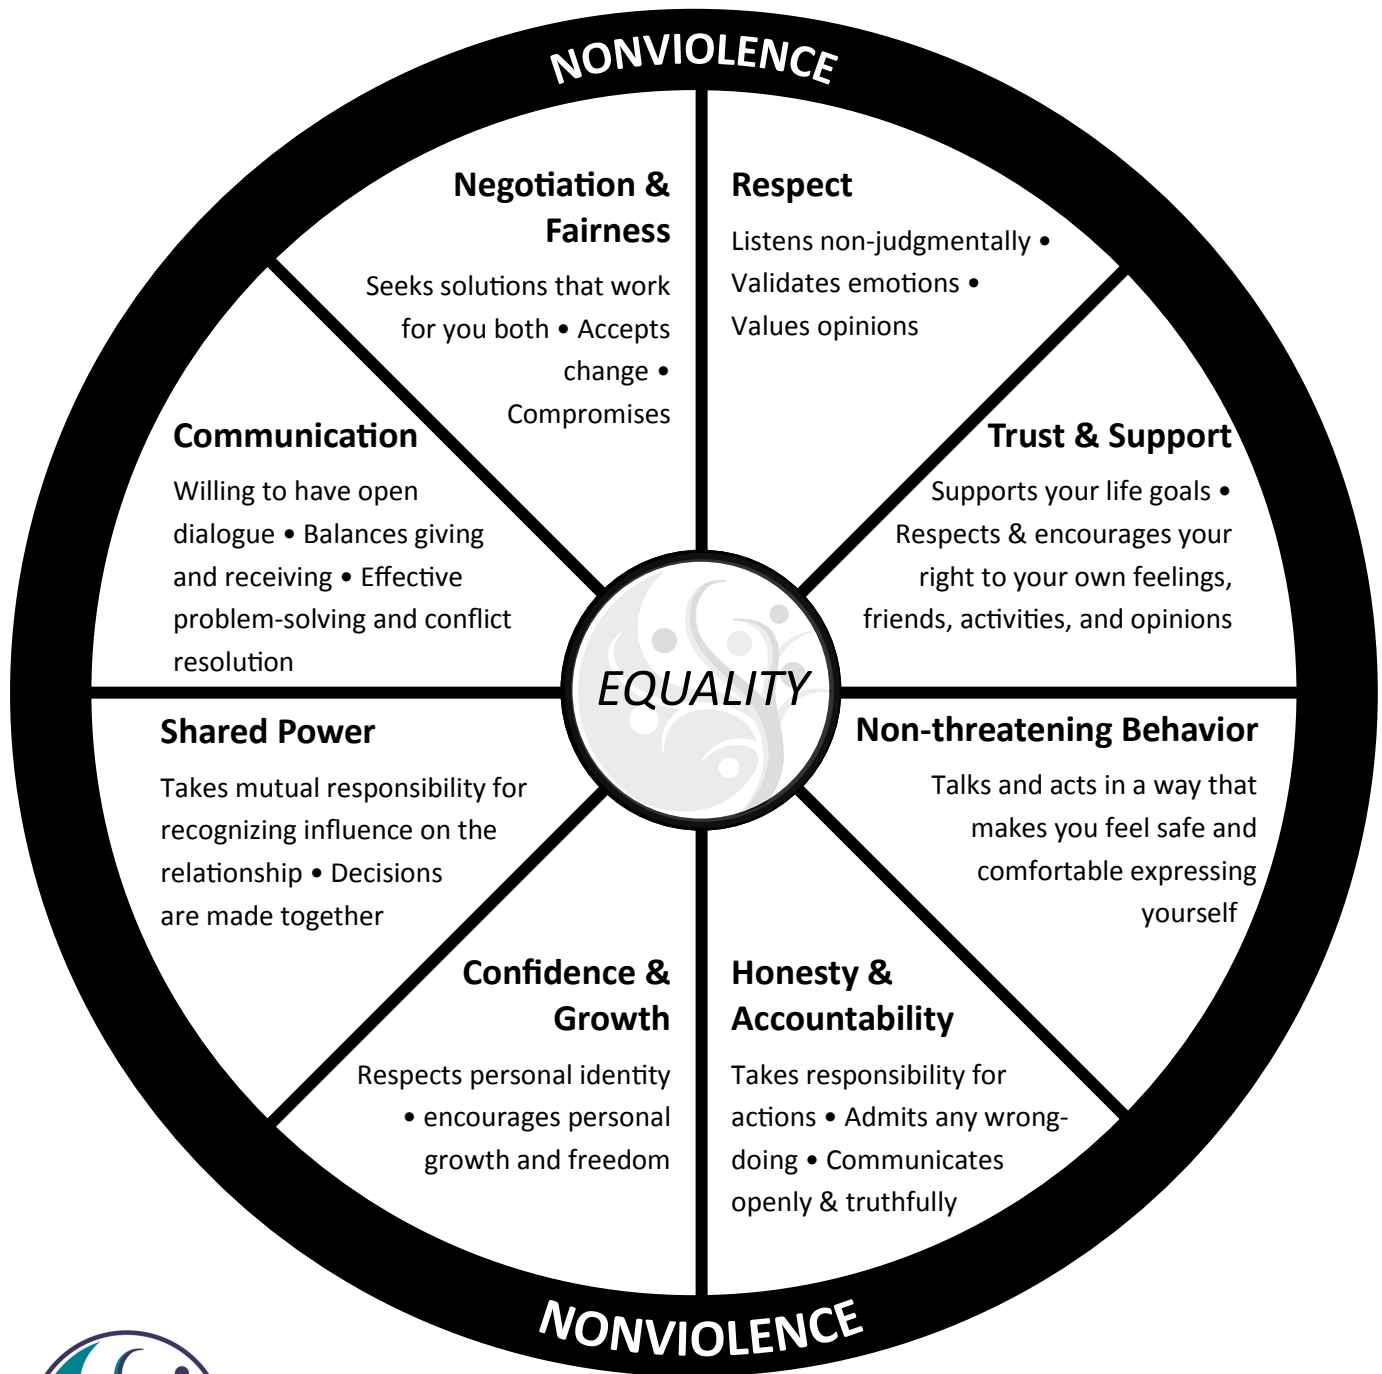

Equality Wheel

For Teens and Young Adults

WELLSPRING

Ending relationship and sexual abuse in our community

Office (518) 583-0280 • Hotline (518) 584-8188 •

www.wellspringcares.org