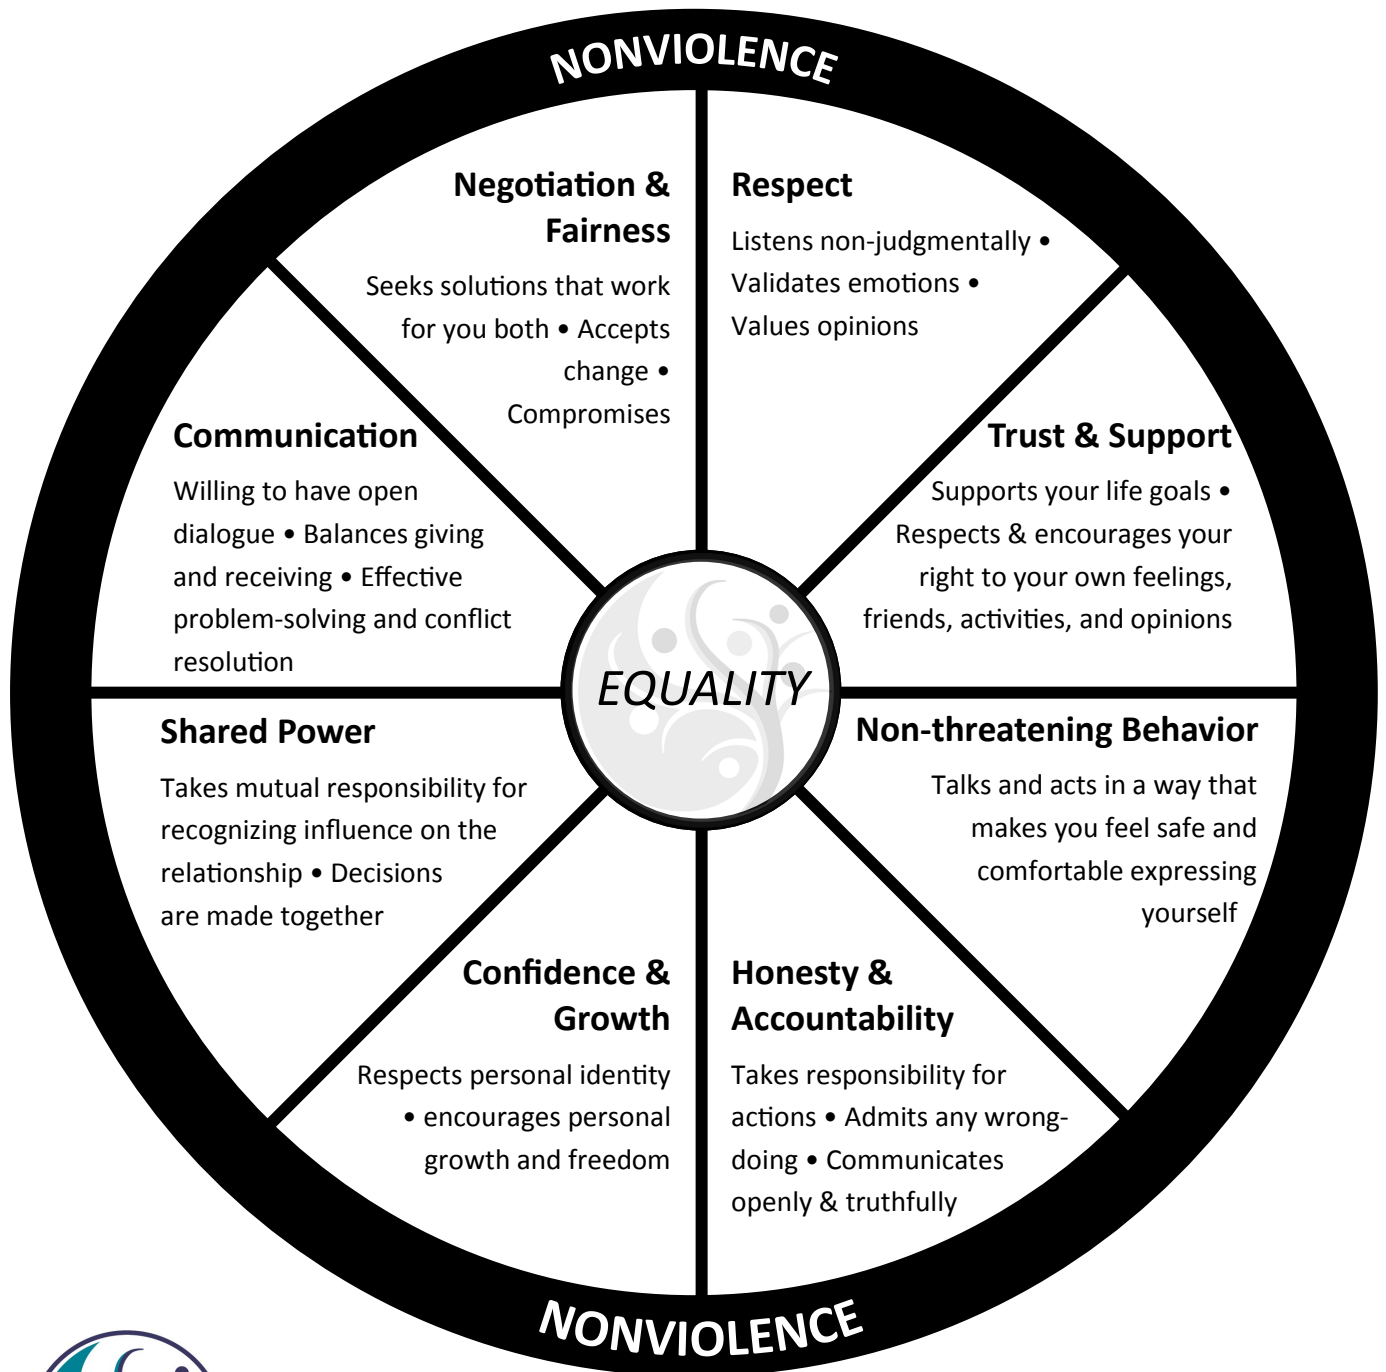

# Equality Wheel

**WELLSPRING**

Ending relationship and sexual abuse in our community

Office (518) 583-0280 • Hotline (518) 584-8188 • [www.wellspringcares.org](http://www.wellspringcares.org)

Adapted from: Domestic Abuse Intervention Project 202 East Superior Street Duluth, MN 55802 218.722.4134  
This document has been shared via [www.wellspringcares.org](http://www.wellspringcares.org)