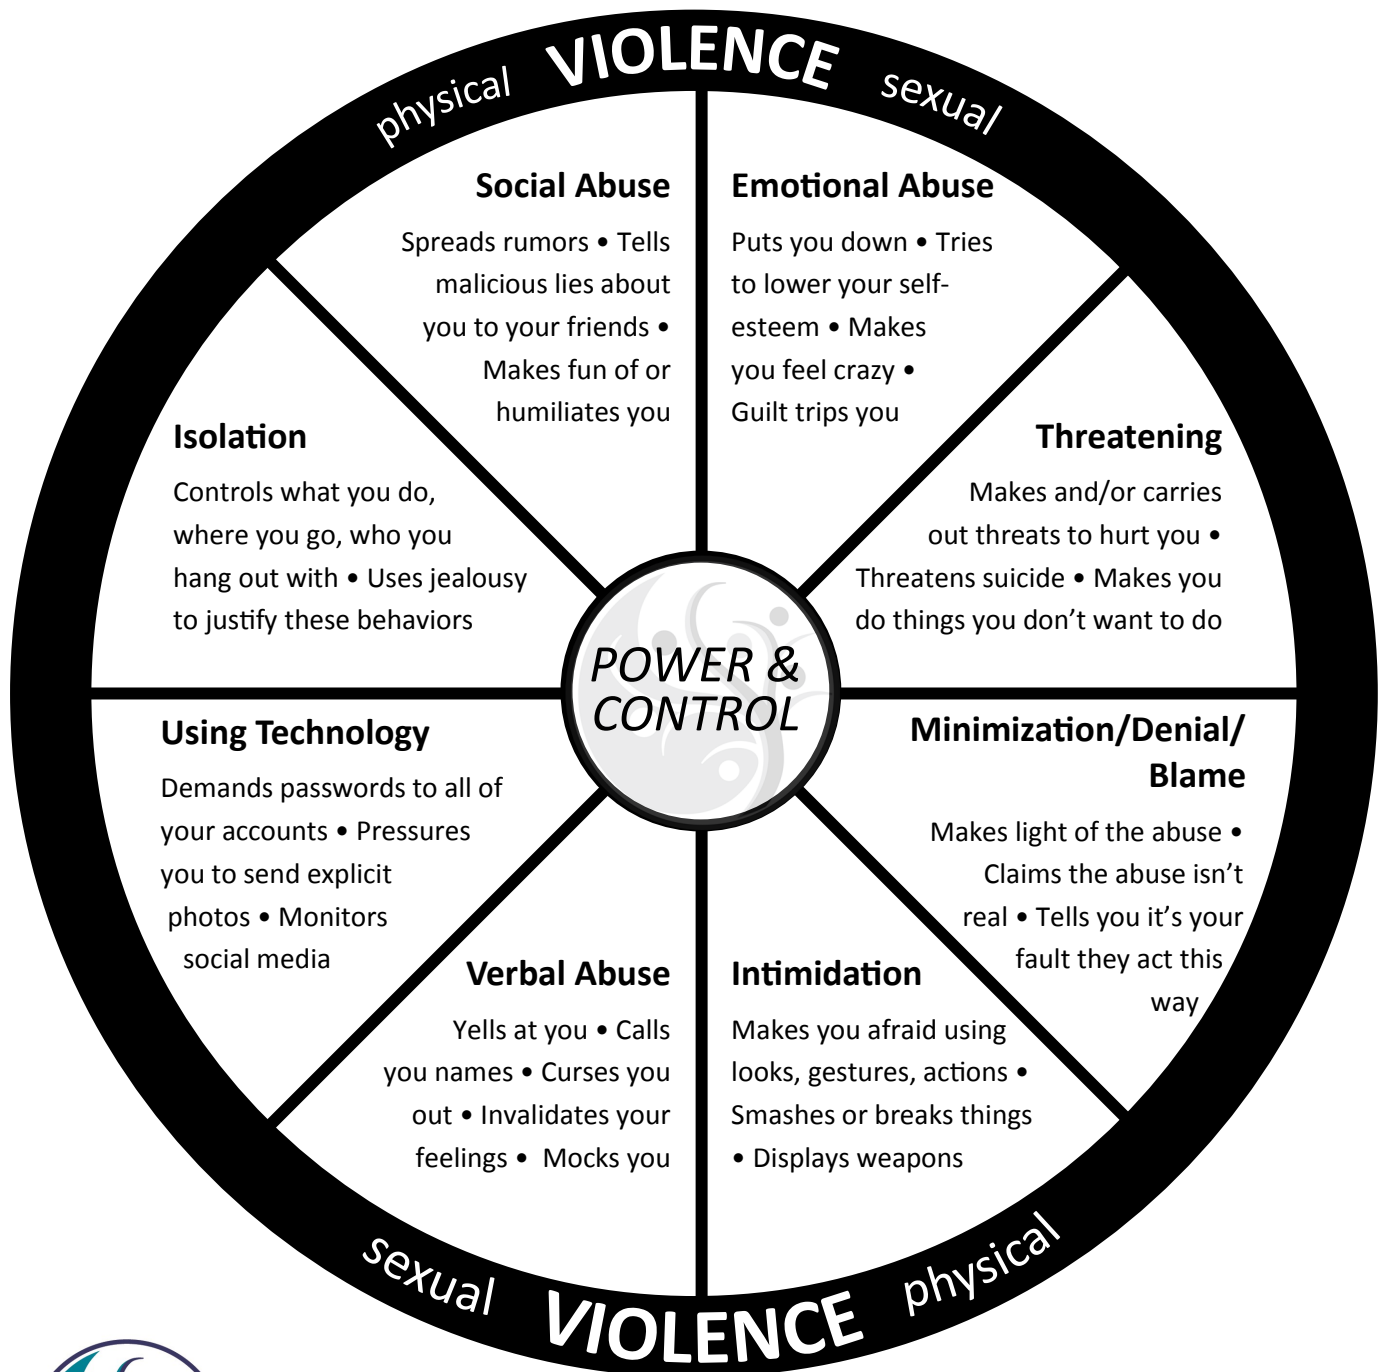

# Power & Control Wheel

For Teens and Young Adults

**WELLSPRING**

Ending relationship and sexual abuse in our community

Office (518) 583-0280 • Hotline (518) 584-8188 • [www.wellspringcares.org](http://www.wellspringcares.org)