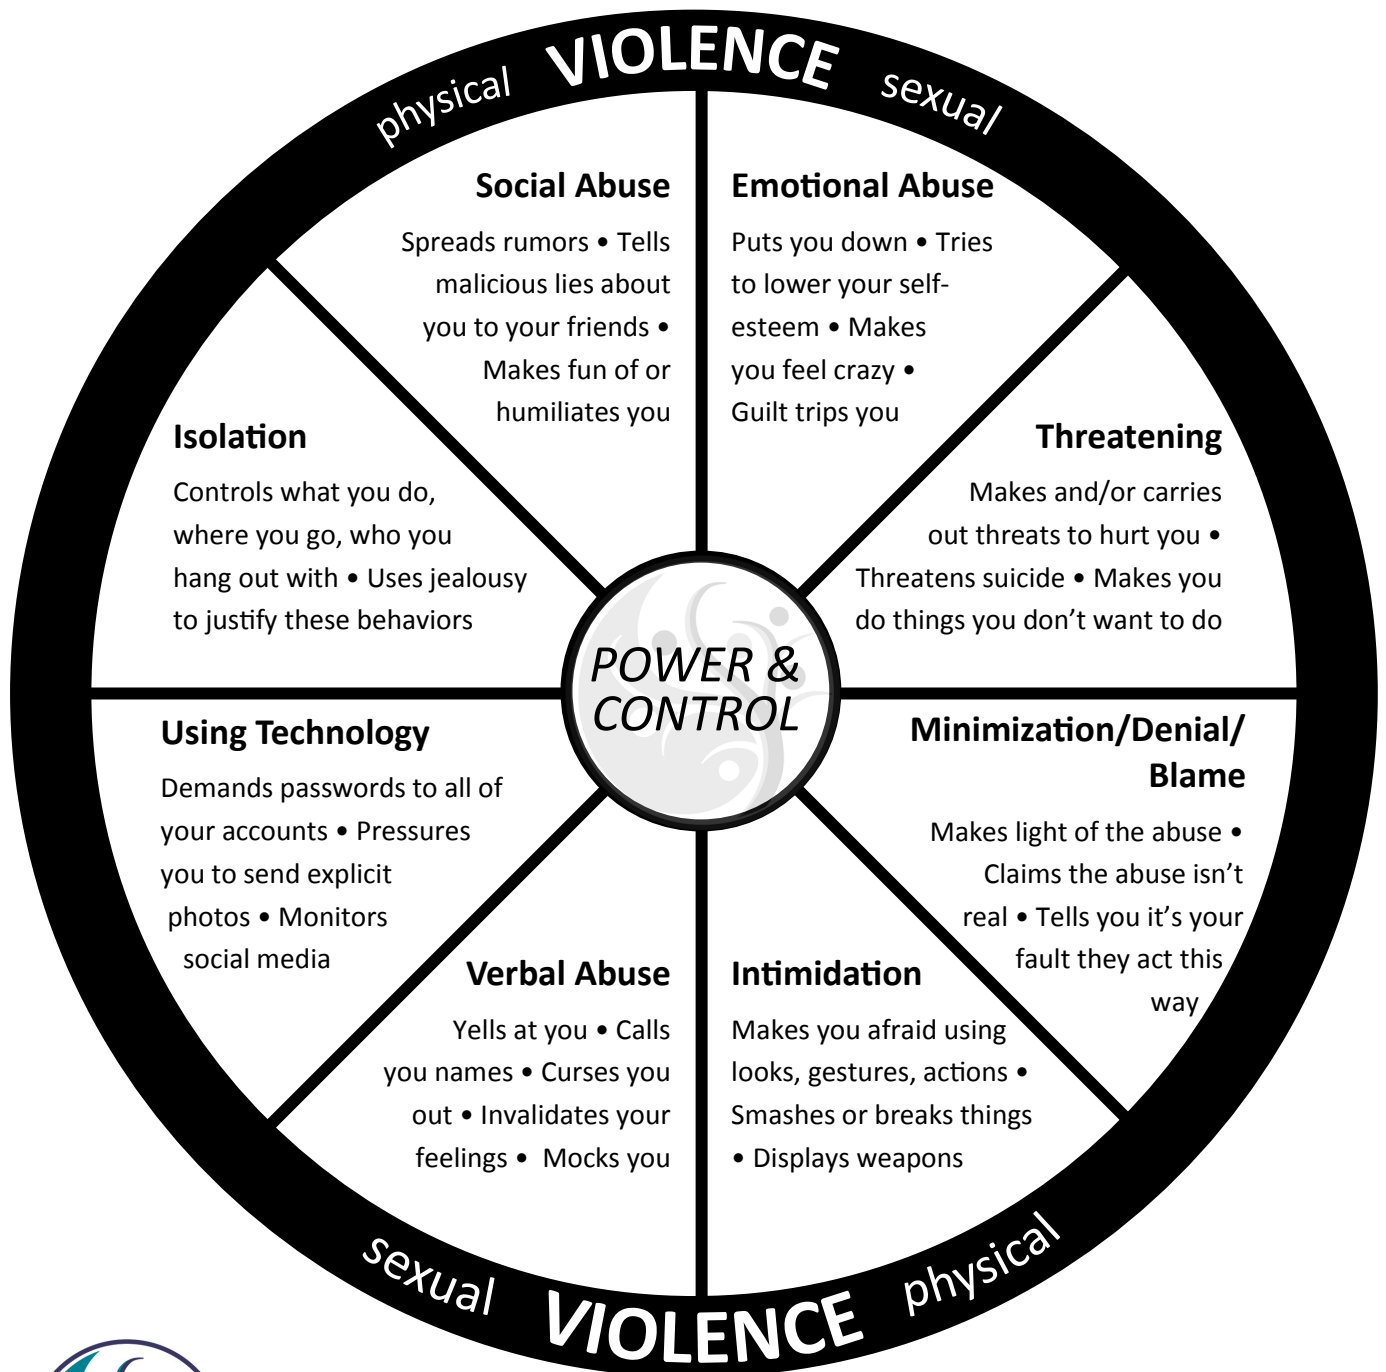

# Power & Control Wheel

**WELLSPRING**

Ending relationship and sexual abuse in our community

Office (518) 583-0280 • Hotline (518) 584-8188 • [www.wellspringcares.org](http://www.wellspringcares.org)

Adapted from: Domestic Abuse Intervention Project 202 East Superior Street Duluth, MN 55802 218.722.4134  
This document has been shared via [www.wellspringcares.org](http://www.wellspringcares.org)